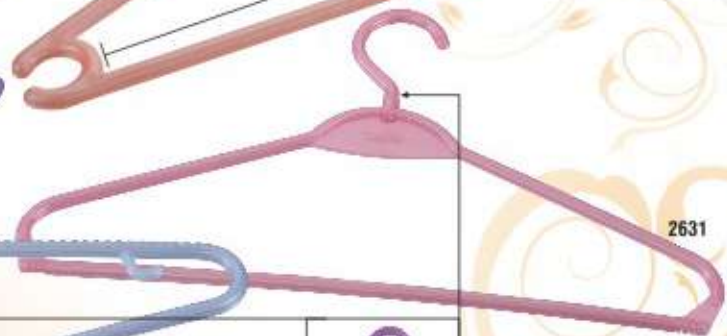

4501

4491

4481

4511

Hangers

| Product Code | Product Name | Capacity |
|--------------|-------------------------------------|----------|
| 2601 | Swiss Hanger (P. S.) (6 Pcs Set) | - |
| 2611 | Swiss Hanger (P. P.) (6 Pcs Set) | - |
| 2621 | Rotary Hanger (6 Pcs Set) | - |
| 2631 | Hi Fashion Hanger (6 Pcs Set) | - |