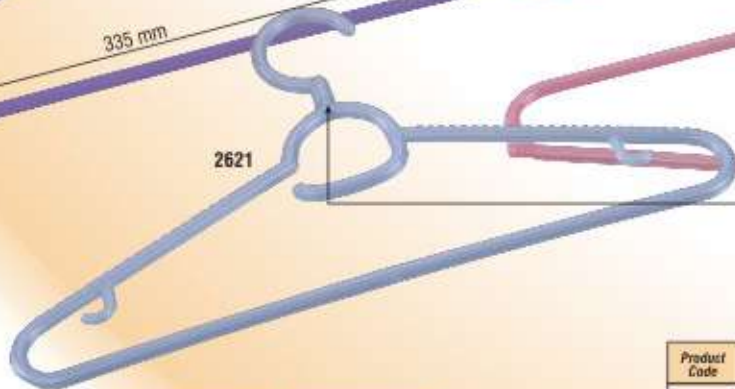

4501

4491

4481

4511

Hangers

| Product Code | Product Name | Capacity |
|--------------|-------------------------------------|----------|
| 2601 | Swiss Hanger (P. S.) (6 Pcs Set) | - |
| 2611 | Swiss Hanger (P. P.) (6 Pcs Set) | - |
| 2621 | Rotary Hanger (6 Pcs Set) | - |
| 2631 | Hi Fashion Hanger (6 Pcs Set) | - |