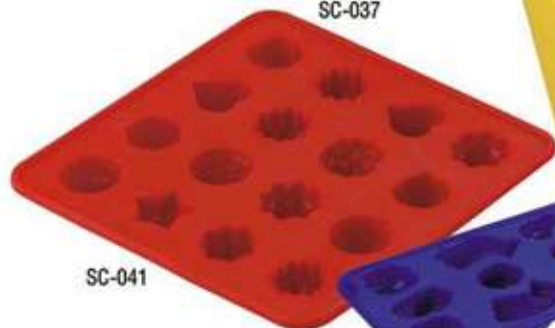

SC-045

SC-041