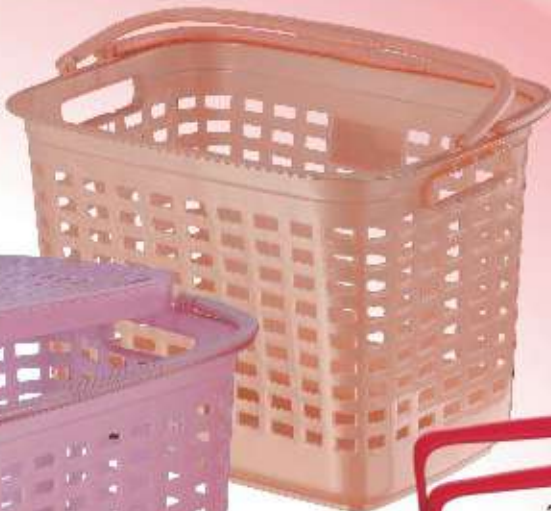

2831

2841

2871

2981

2821

2811

2801

Product Code	Product Name	Capacity
2801	Rio Kiddy	-
2811	Rio Small - 30l	-
2821	Rio Maxi	-
2841	Rio Titanic With Lid	-

Product Code	Product Name	Capacity
2871	Rio Mall Big without Lid	-
2831	Rio Titanic without Lid	-
2981	Rio Hyper without Lid	-

2871