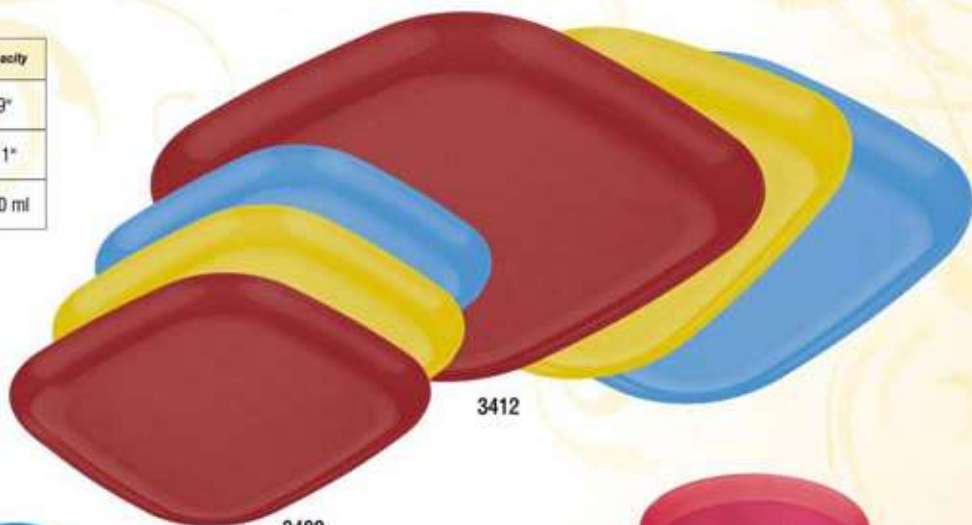

Product Code	Product Name	Capacity
3402	Microwave Square Half Plate (3 Pcs Set)	9"
3412	Microwave Square Full Plate (3 Pcs Set)	11"
3422	Microwave Square Bowl (6 Pcs Set)	250 ml

Product Code	Product Name	Capacity
5046	Fine-Fridge Bottle (2 Pcs Set)	1000 ml
5291	H2o-Fridge Bottle (2 Pcs Set)	1000 ml
6501	Brio Bowl Small (6 Pcs Set)	175 ml
6511	Brio Bowl Medium (6 Pcs Set)	300 ml
6521	Brio Bowl Big (6 Pcs Set)	500 ml